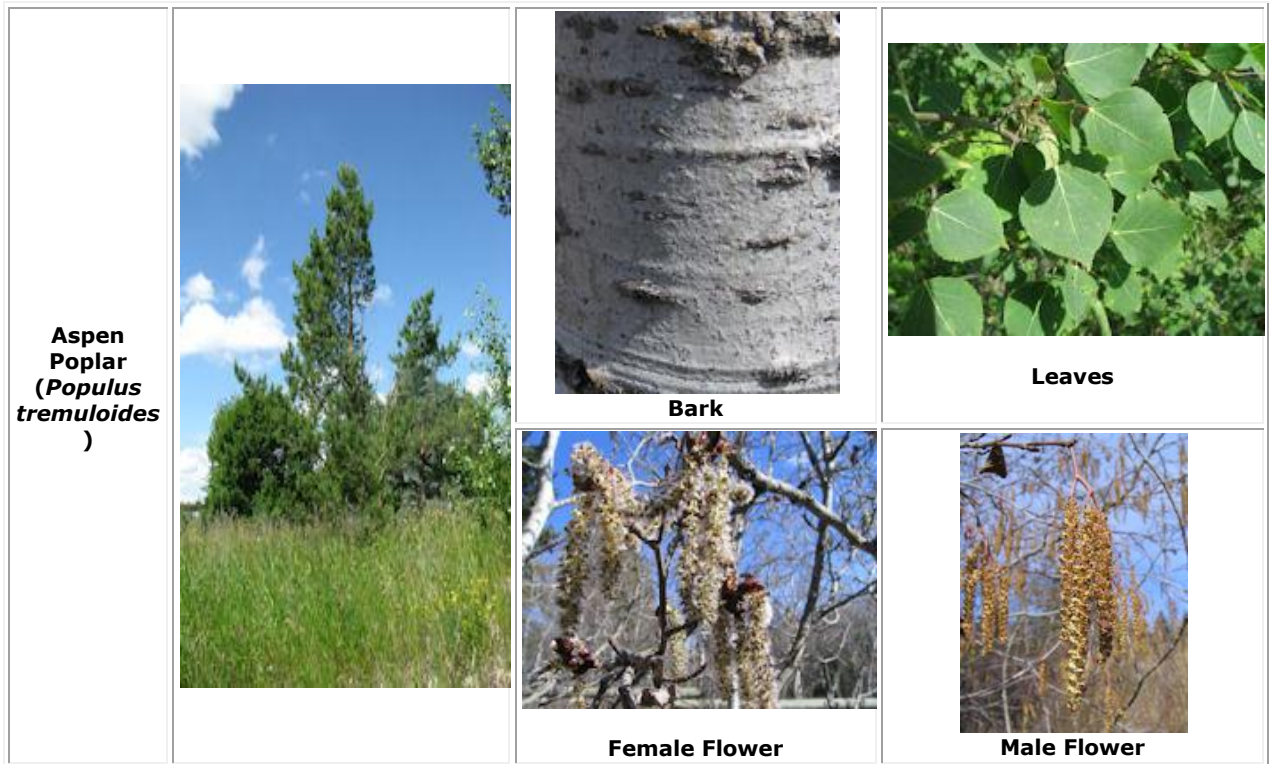

Common Alberta Trees

RDRN has planted representative examples of common Alberta trees at the Kerry Wood Nature Centre. These photos are not necessarily the trees that have been planted.

Birch
(Betula papyrifera)

Bark

Leaves

Female Flower

Male Flower

Balsam Fir
(Abies balsamea)

Bark

Leaves

Female Flower

Leaves

Female Flower

Male Flower

White Spruce
(*Picea glauca*)

Bark

Leaves

Female Flower

Male Flower

Colorado Blue Spruce
(*Picea pungens f. glauca*)

Not native to Alberta, but very common as a yard tree.

Bark

Leaves

Female Flower

Male Flower