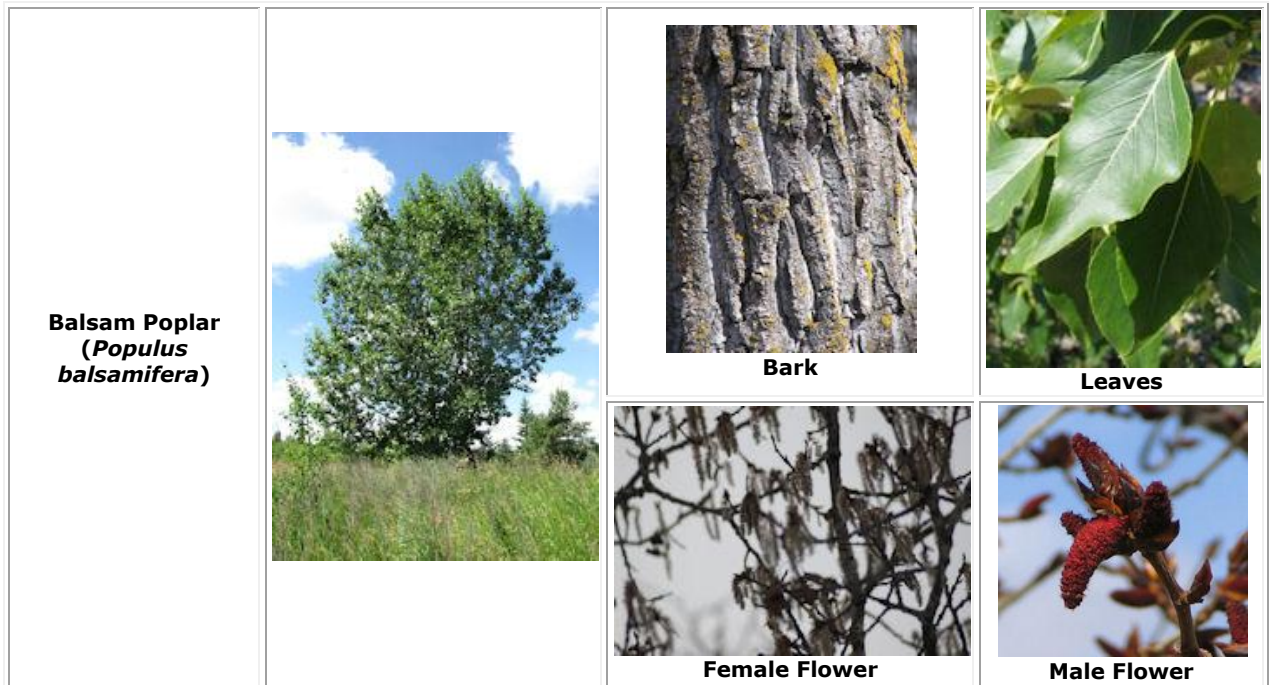

Common Alberta Trees

RDRN has planted representative examples of common Alberta trees at the Kerry Wood Nature Centre. These photos are not necessarily the trees that have been planted.

Birch
(Betula papyrifera)

Bark

Leaves

Female Flower

Male Flower

Balsam Fir
(Abies balsamea)

Bark

Leaves

Female Flower

Leaves

Female Flower

Male Flower

White Spruce
(*Picea glauca*)

Bark

Leaves

Female Flower

Male Flower

Colorado Blue Spruce
(*Picea pungens f. glauca*)

Not native to Alberta, but very common as a yard tree.

Bark

Leaves

Female Flower

Male Flower