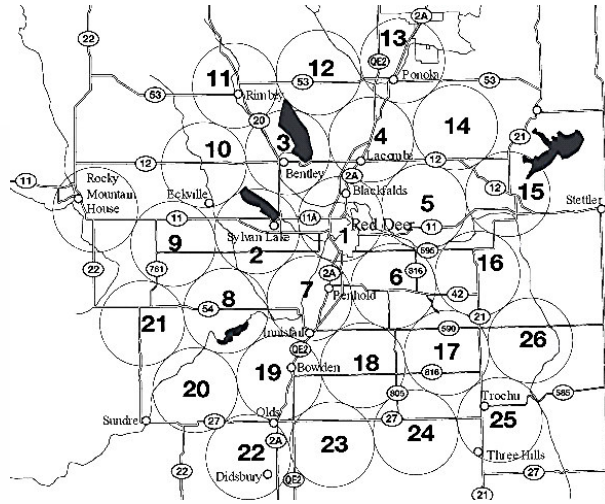

Red Deer River Naturalists

Checklist of the Birds of the Red Deer Area

Christmas Bird Count Circles

Compiled by Judy Boyd, David Dickson,
Richard Klauke and Myrna Pearman

Revised 2006

www.rdrn.fanweb.ca

Based on the American Birding Association
Taxonomical Order

SEASONAL STATUS CODES

SR-Summer Resident: present and breeding over the summer months.

SV - Summer Visitor: found during summer months but not breeding or breeding only suspected.

PR - Permanent Resident: found year-round and either breeding or suspected of breeding.

M-Migrant: migrates through area in spring and fall.

WR-Winter Resident: spends most if not all of winter period in area/individuals may wander widely.

Accidental - has been reported and the species is out of its normal range but not likely to be seen.